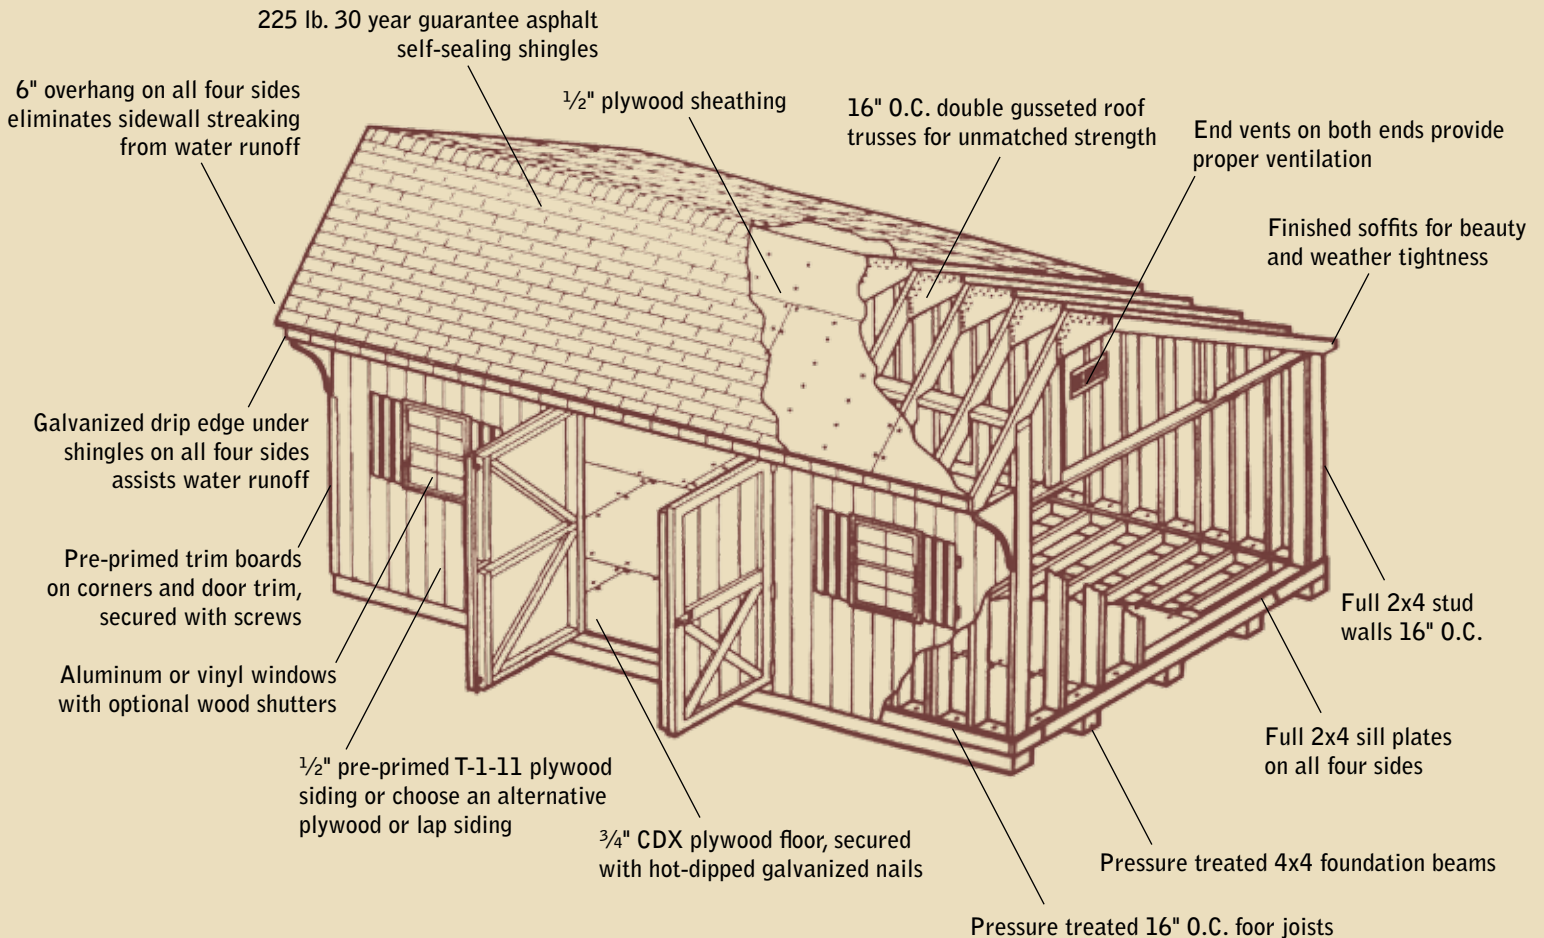

WE BUILD QUALITY

Sheds ▪ Storage Solutions ▪ Cabins ▪ Garages ▪ Structures

PROVIDING THE QUALITY YOU DESIRE, AT PRICES YOU CAN AFFORD

Quality Woodcraft offers a variety of outdoor storage solutions and structures with superior craftsmanship and outstanding value that are designed to last. A well-built, attractive structure not only protects your items but enhances the overall appearance of your property.

QUALITY MATERIALS AND WORKMANSHIP

SHEDS FOR EVERY PURPOSE

THE A-FRAME

This shed is the practical solution for the garden or hobby enthusiast. Great for storage or work area.

THE QUAKER

This Quaker shed provides convenient storage and looks great nestled in your backyard garden.

THE CARRIAGE

Get the style and dignity with this popular shed design. Great for a multitude of uses... a playhouse for your youngsters, storing your lawn equipment, or just simply additional storage to relieve your overcrowded garage.

THE VICTORIAN

The Victorian is the ultimate in style and comfort. A classic design brings elegance and space to a shed like no other.

THE MINI BARN

The Mini Barn offers you a practical shed with a country look. It gives you the added space you need to securely store your things. The Mini Barn is just the thing for junior's farm or an excellent shelter for your pets.